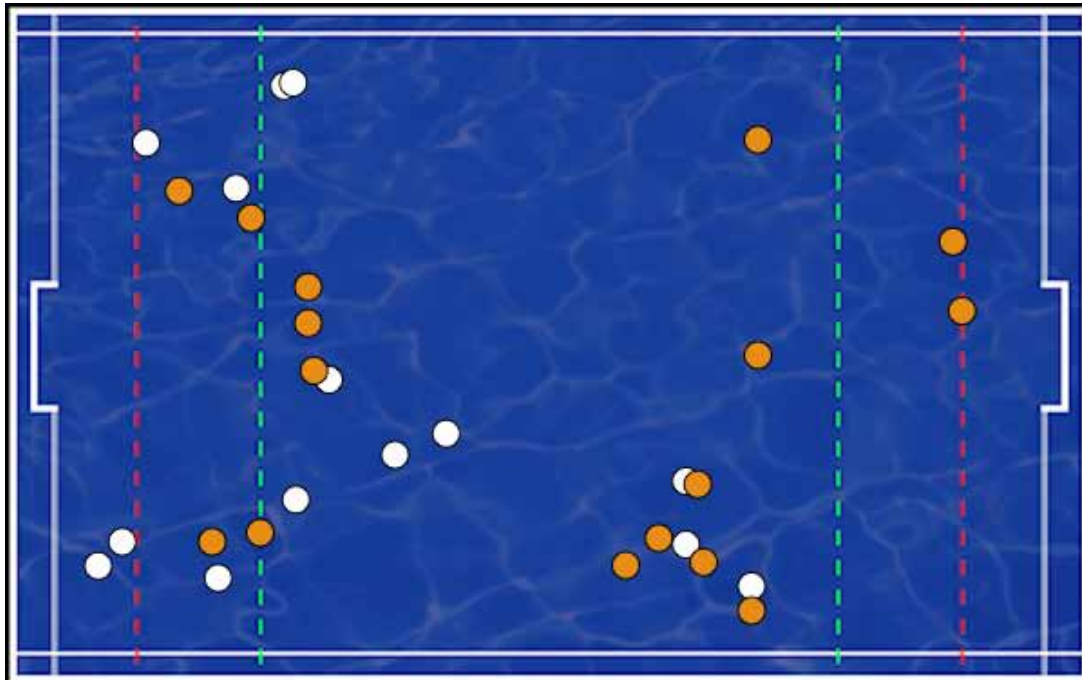

La Sirena CN Mataró 16-12 Uralochka Zlatoust

Date: 4 / 15 / 2016 :: 19:45h :: Mataró (Barcelona)

Visitors: Rusia Uralochka

## Name	Shots	Ef%	PS	PS%	Goals	S	OR	DR	TR	F	EX	FD	AST	TO	ST	MIN
12 * Bersneva	0/0	0.0%	0/0	0.0%	0	0	0	0	0	0	0	1	2	0	0	17:10
4 * Karimova	1/1	100%	0/0	0.0%	1	0	0	0	0	0	3	5	3	0	0	31:27
7 Zaplatina	0/0	0.0%	0/0	0.0%	0	0	0	0	0	0	2	0	0	0	0	6:15
9 * Kolmakova	0/2	0.0%	0/0	0.0%	0	0	0	0	0	0	0	0	2	0	0	29:07
13 Golovina	0/0	0.0%	0/0	0.0%	0	3	0	0	0	0	0	0	0	0	0	16:00
6 Koryakina	1/2	50.0%	0/0	0.0%	1	0	0	0	0	0	3	2	0	0	0	14:44
2 Neznamova	3/5	60.0%	0/0	0.0%	3	0	0	0	0	0	1	1	0	0	0	15:25
5 * Gerzanich	3/4	75.0%	0/0	0.0%	3	0	0	0	0	0	1	1	3	0	0	20:27
11 Popova	0/0	0.0%	0/0	0.0%	0	0	0	0	0	0	0	0	0	0	0	DNP
1 * Panfilova	0/0	0.0%	0/0	0.0%	0	6	0	0	0	0	0	0	0	0	0	16:00
8 * Gorbunova	2/4	50.0%	0/0	0.0%	2	0	0	0	0	0	2	0	1	0	0	32:00
3 * Abdriziakova	2/2	100%	0/0	0.0%	2	0	0	0	0	0	3	0	1	0	0	13:33
10 Isakova	0/2	0.0%	0/0	0.0%	0	0	0	0	0	0	1	0	0	0	0	19:34
Team							2	8	10		1					
Totals	12/22	54.5%	0/0	0.0%	12	9	2	8	10	0	17	10	12	0	0	231

Shots P13/3 100% P21/5 20.0% P34/8 50.0% P44/6 66.6% Overtime 0/0 0.0% Game 12/22 54.5%
Penalty Shots P10/0 0.0% P20/0 0.0% P30/0 0.0% P40/0 0.0% Overtime 0/0 0.0% Game 0/0 0.0%

Home: Catalunya CN Mataro La Sirena

## Name	Shots	Ef%	PS	PS%	Goals	S	OR	DR	TR	F	EX	FD	AST	TO	ST	MIN
1 * Elisabeth Keeve	0/0	0.0%	0/0	0.0%	0	9	0	0	0	0	0	0	1	0	0	30:48
2 Ariadna Gragnolati	0/1	0.0%	0/0	0.0%	0	0	0	0	0	0	2	0	1	0	0	16:06
3 Aina Bonamusa	0/0	0.0%	0/0	0.0%	0	0	0	0	0	0	0	0	0	0	0	0:29
4 * Alkistis Benekou	0/0	0.0%	0/0	0.0%	0	0	1	0	1	0	2	8	0	0	0	18:51
5 * Roser Tarrago	7/12	58.3%	0/0	0.0%	7	0	0	0	0	0	1	0	2	0	0	26:41
6 Alba Bonamusa	0/0	0.0%	0/0	0.0%	0	0	0	0	0	0	0	0	0	0	0	4:37
7 Clara Cambray	0/0	0.0%	0/0	0.0%	0	0	0	0	0	0	0	4	1	0	0	15:18
8 * Ciara Gibson	3/6	50.0%	0/0	0.0%	3	0	0	0	0	0	0	0	2	0	0	27:20
9 * Marta Bach	0/1	0.0%	0/0	0.0%	0	0	0	0	0	0	3	1	2	0	0	15:27
10 * Ona Meseguer	3/5	60.0%	0/0	0.0%	3	0	0	0	0	0	2	1	0	0	0	26:51
11 Marcela Rios	0/1	0.0%	0/0	0.0%	0	0	0	0	0	0	0	0	0	0	0	11:52
12 * Laura Lopez	3/4	75.0%	0/0	0.0%	3	0	0	0	0	0	1	1	7	0	0	28:28
13 Mireia Nedderman	0/0	0.0%	0/0	0.0%	0	0	0	0	0	0	0	0	0	0	0	1:12
Team							4	7	11			1				
Totals	16/30	53.3%	0/0	0.0%	16	9	5	7	12	0	11	16	16	0	0	224

Shots P12/8 25.0% P25/10 50.0% P35/7 71.4% P44/5 80.0% Overtime 0/0 0.0% Game 16/30 53.3%
Penalty Shots P10/0 0.0% P20/0 0.0% P30/0 0.0% P40/0 0.0% Overtime 0/0 0.0% Game 0/0 0.0%

	Ura	CNM		Ura	CNM		Ura	CNM
PS Goals	0	0	Goals/Possession	0.50	0.45	Goals off Turnovers	0	0
2nd Eff Goals	0	2	Goals off Bench	4	0	Goals in Hole	1	2
Total Recoveries	10	12	Off Recovery %	22.2%	38.4%	Def Recovery %	61.5%	77.7%
Total Recovery %	45.4%	54.5%	Def Stops	8	7	Goals/Shot	0.54	0.53
Sprints	2/4	3/4	Counter Atk	0	0	Cntr Atk Goals	0	0

Exclusions **Ura** Karimova (3), Zaplatina (2), Koryakina (3), Neznamova, Gerzanich, Gorbunova (2) Abdriziakova (3) Isakova

La Sirena CN Mataró 16-12 Uralochka Zlatoust

Date: 4 / 15 / 2016 :: 19:45h :: Mataró (Barcelona)

Catalunya CN Mataro La Sirena

First Half

Second Half